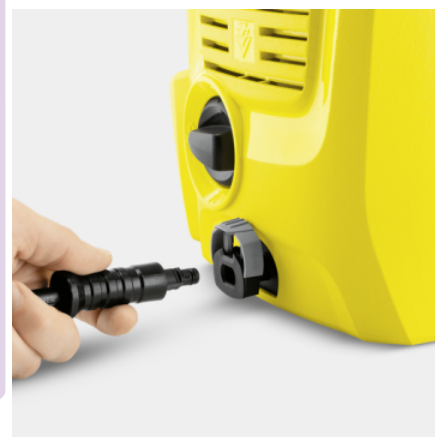

Equipment

High-pressure gun		G 120 Q
Dirt Blaster		■
High-pressure hose	m	3
Integrated water filter		■
Adapter for A3/4" garden hose connector		■

■ Included in the scope of supply.

Integrated cable slot

- Power cable can be stowed away neatly and in a space-saving manner.

Convenient accessory storage

- The high-pressure hose, spray lance and trigger gun can be easily stowed away by attaching them to the device.

Quick Connect system

- The high-pressure hose can be connected/disconnected to/from the device and trigger gun simply and quickly.