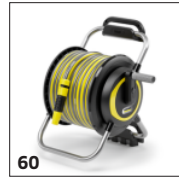

ACCESSORIES FOR K 2 UNIVERSAL EDITION

1.673-000.0

57

58

59

60

61-62

63-65

66

67-70, 83, 85, 87